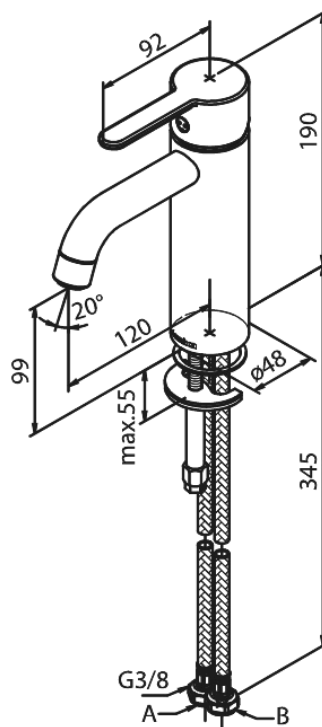

Product features

FM Mattsson Mora Group Denmark
Hvidkærvej 48, 5250 Odense SV, DK-56416218

+45 88 33 00 34 damixa-international@fmm-mora.com

Mere information på damixa.com

damixa